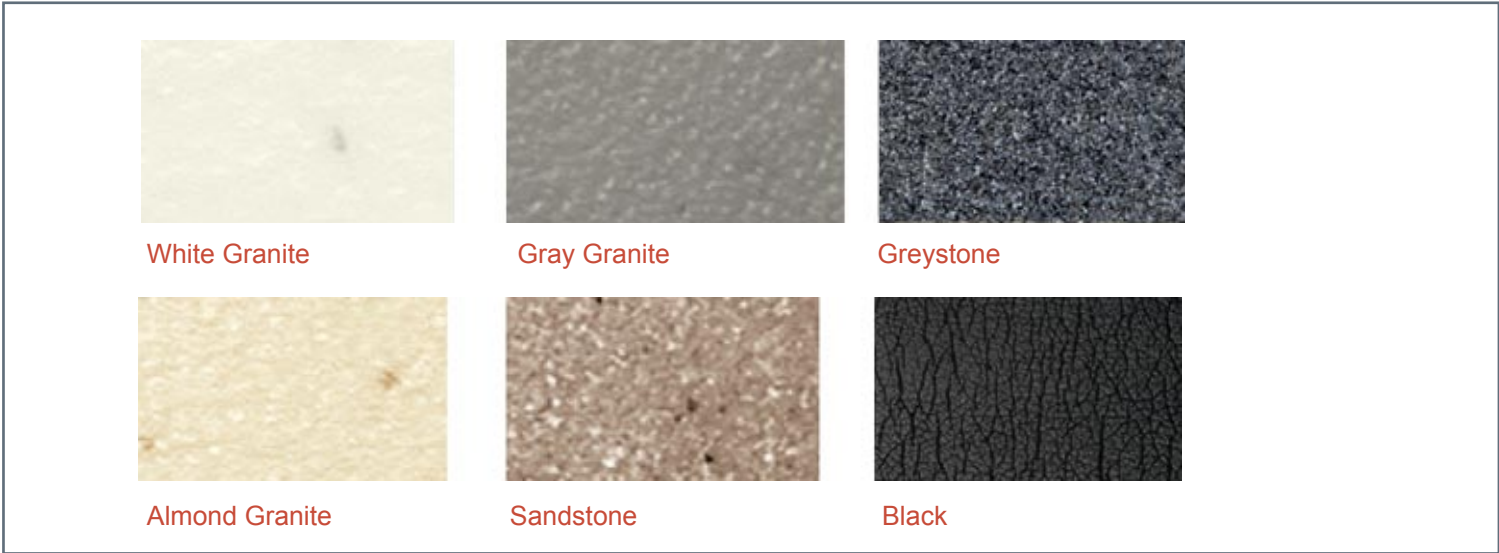

PETITE SPA

COLOR AND SURFACE OPTIONS

Important Notice: Please note that while our product photography is the highest quality possible, colors may appear different from the actual product, and depends in large part on the monitor quality and settings from which they are viewed. European Touch™. Visit www.europeantouch.com for more information or call 800-626-6912.