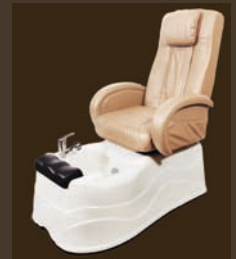

YESTERDAY

Today

TOMORROW

EUROPEAN TOUCH™